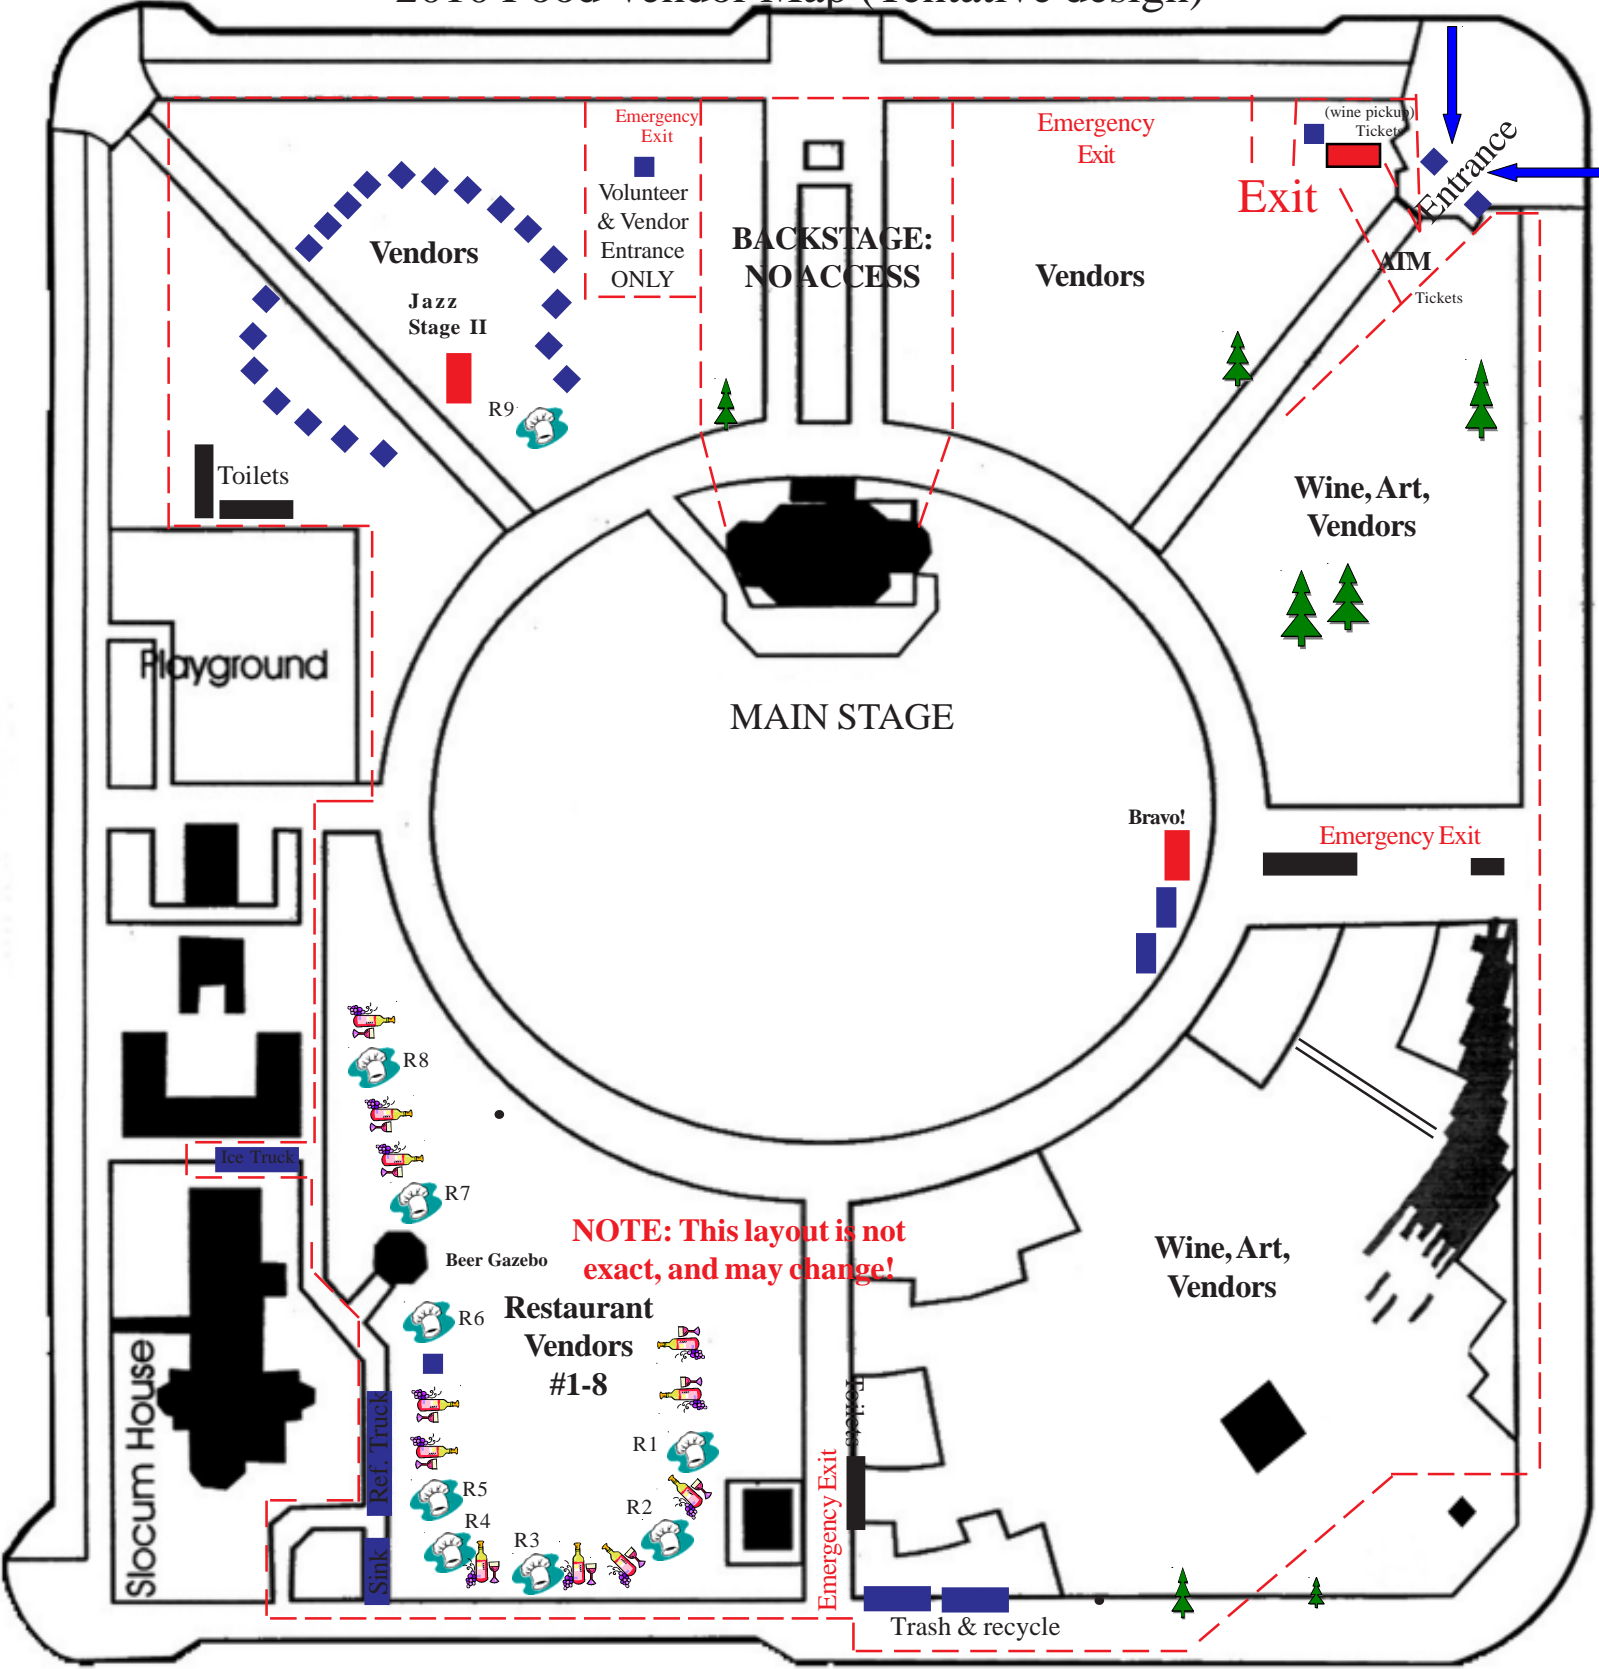

# 2010 Food Vendor Map (Tentative design)

**NOTE: This layout is not exact, and may change!**

### Restrictions for the enjoyment and safety of all attendees:

Rain or shine. ID checked at gate. Official Festival Admission Wrist Bands and/or Hand Stamps must be worn at all times. Anyone not wearing the required Festival Admission Wrist Bands and/or Hand Stamps will be ejected from the Festival. Any individual attempting to gain unauthorized entry to the Festival will be prosecuted in accordance with any and all applicable laws. Individuals under 21 are REQUIRED to be accompanied by an adult parent or legal guardian at all times inside the Festival. Outside food, beverages (including bottled water, coffee, etc.), coolers, glassware, corkscrews or wine openers by the public are NOT PERMITTED. NO EXCEPTIONS FOR ANY REASON. Alcoholic beverages may not be brought into the Festival. Alcoholic beverages served by the Festival must be consumed on site. Wine purchased for off-site consumption may NOT be opened or consumed on-site. All Washington State Liquor Control Board regulations, laws & permits and City of Vancouver regulations will be followed. No pets. Only certified medical animals & guide dogs are allowed. Audio/video recording of music is strictly prohibited and enforced. Festival Management, official Festival security and/or Vancouver Police or Clark County Sheriff reserves the right to remove any party from the Festival for any reason, at the sole discretion of the Festival. No refunds for any reason. No rain checks. The Festival does not discriminate against any person for any reason. The Festival is a non-smoking event, per Vancouver-Clark Parks & Recreation.